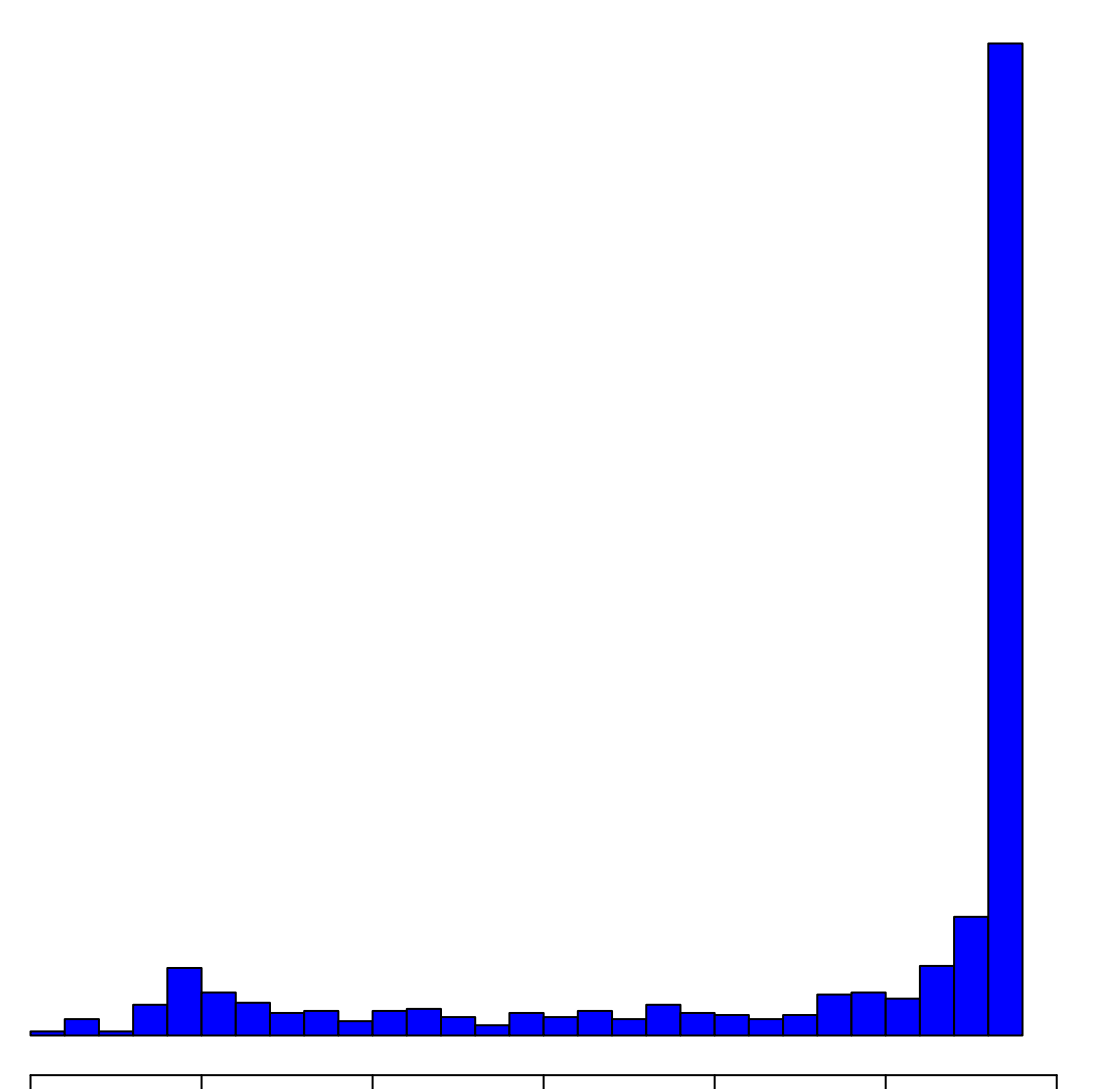

YP_691121

YP_691121

Count Samples

500
400
300
200
100
0

70 75 80 85 90 95 100

Average %ID

YP_691121